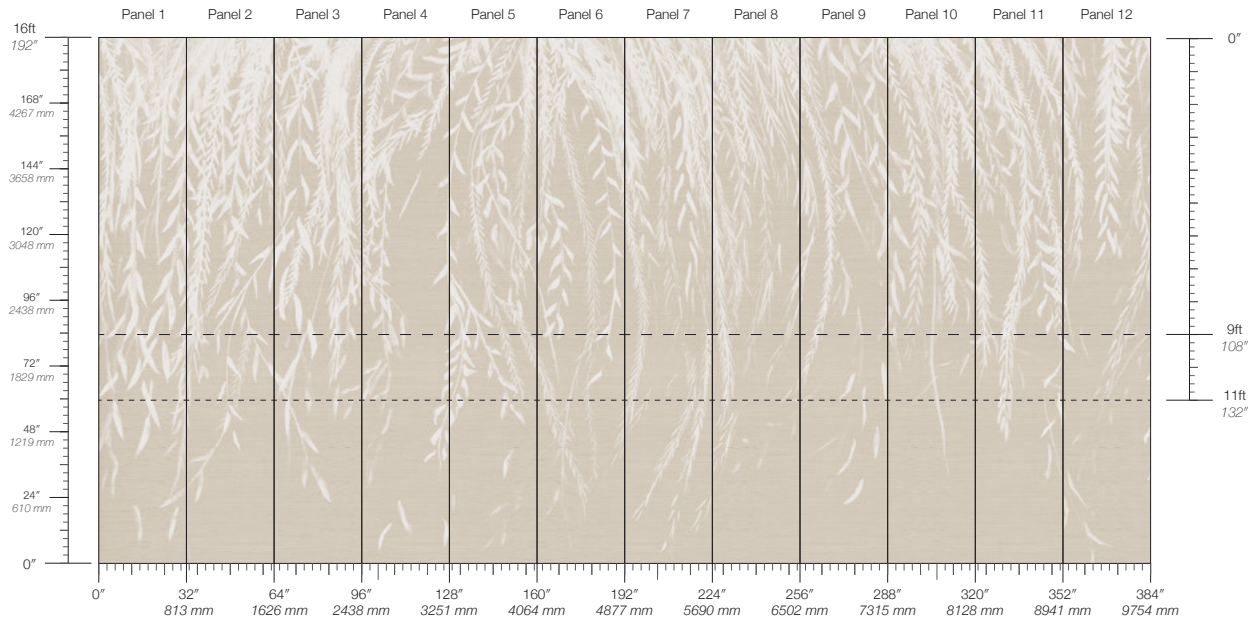

Sway Liminal

Suitable for residential and commercial projects

COLOR

Liminal

REPEAT

Non-repeating

DETAILS

Custom options available

DISCLAIMER

Refer to our website to see the full mural artwork. Color and shade will vary by lot. Visible panel seam. Reference the physical sample for color and texture. Panel maps represent mural artwork only.

ITEM

8905

STOCK

Made to order

MAINTENANCE

Water-based cleanser

CONTENT

Grasscloth

LEAD TIME

4 weeks to print

ENVIRONMENTAL

PVC Free

PANEL WIDTH

32" / 813 mm trimmed

MINIMUM

1 panel

SPECS

Natural Grasscloth

PANEL HEIGHT

108" / 2743 mm base
132" / 3353 mm standard
192" / 4877 mm extended

PRICE

Available upon request

TESTING

ASTM E84 Adhered Class A

ORIGIN

USA